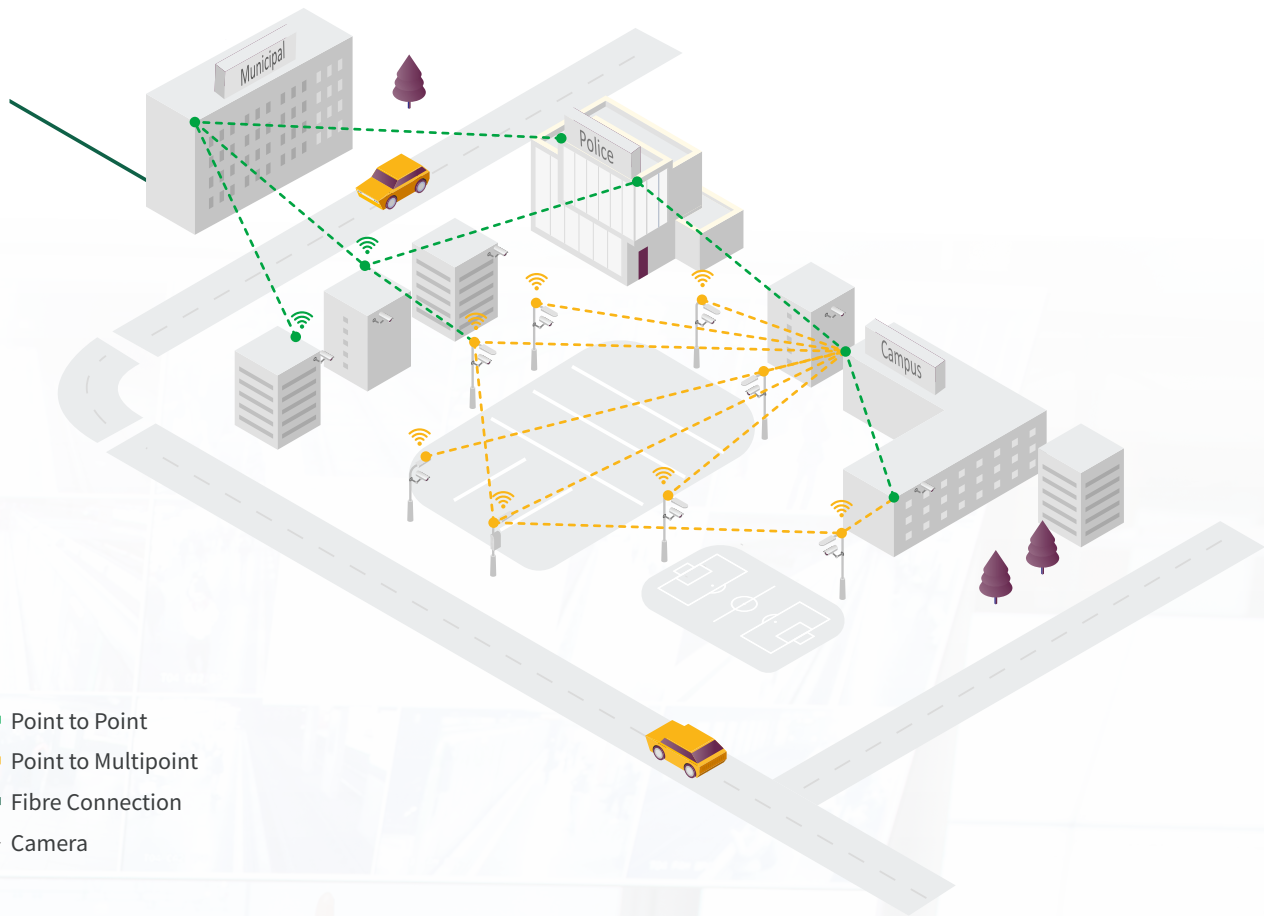

Buena Park Police

Go wireless with Siklu's mission critical network designed for 99.999% availability.