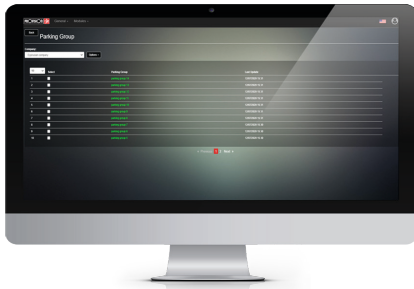

The user can exercise complete control over the monitored parking areas and efficiently manage various access criteria. The software interface, extraordinarily comprehensive and intuitive, comes with nine menu choices:

### 2) LPR CAMERAS

- Add/remove LPR cameras.
- Restart the LPR camera (one click to get it back in action!)
- Play live video.
- Open the gate manually.
- Restore events (data is taken from the SD card).

#### 4) MONITORING AND CONTROL

- Get basic information (Company name, Driver name, Camera Location).
- Get an event list: authorized cars / unauthorized cars (unknown)/ blacklist / parking full / SD card events after connection loss.
- Play live video.
- Open gate manually.
- Check parking lot status.