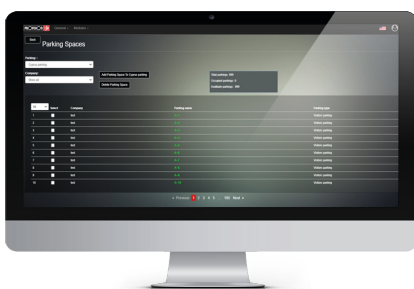

8) PARKING SPACES

- Choose a company from your companies list.
- Add a specific number of parking spaces under the selected company.
- Reserve parking spaces for your employees or visitors.
- Delete the parking spaces at your discretion.