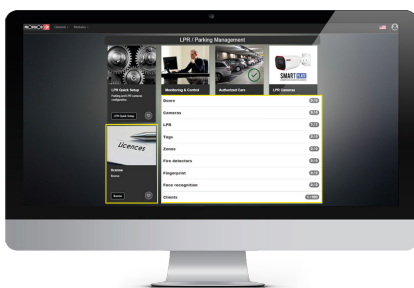

9) LICENSES

- Get real-time status of your acquired licenses