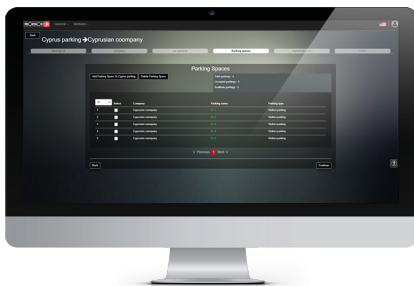

#### City monitoring

- Entrance/Exit settlement monitoring
- "Black" listed vehicle notifications

## SHOB SECURITY MANAGEMENT PLATFORM

# Complete, Simple, Efficient.

When the “SHOB” Security Management Platform meets Provision-ISR LPR cameras, the whole picture is on view: the cameras detect and recognize a vehicle license plate and send the information to the “Shob” platform for parking and access management.

The user can exercise complete control over the monitored parking areas and efficiently manage various access criteria. The software interface, extraordinarily comprehensive and intuitive, comes with nine menu choices: