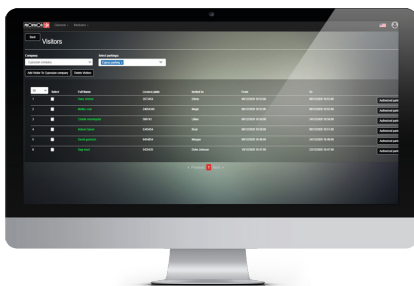

3) VISITORS

- Add visitors' details (license plate, name, surname, phone number, etc.)
- Select the date and time in which you want to reserve the parking space for the visitor.
- Add inviter details (company name, parking group, etc.)