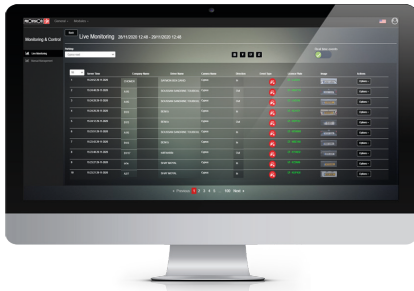

The user can exercise complete control over the monitored parking areas and efficiently manage various access criteria. The software interface, extraordinarily comprehensive and intuitive, comes with nine menu choices:

### 1) LPR QUICK SETUP

- Create a parking lot.
- Assign the parking lot to one or more companies.
- Add LPR cameras to the parking lot.
- Add parking spaces.
- Add authorized cars.

### 2) LPR CAMERAS

- Add/remove LPR cameras.
- Restart the LPR camera (one click to get it back in action!)
- Play live video.
- Open the gate manually.
- Restore events (data is taken from the SD card).

#### 4) MONITORING AND CONTROL

- Get basic information (Company name, Driver name, Camera Location).
- Get an event list: authorized cars / unauthorized cars (unknown)/ blacklist / parking full / SD card events after connection loss.
- Play live video.
- Open gate manually.
- Check parking lot status.