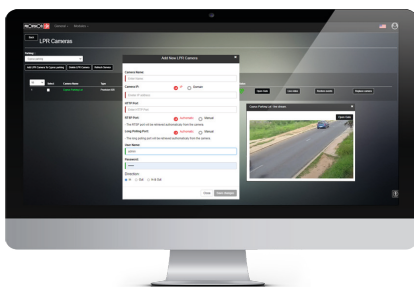

2) LPR CAMERAS

- Add/remove LPR cameras.
- Restart the LPR camera (one click to get it back in action!)
- Play live video.
- Open the gate manually.
- Restore events (data is taken from the SD card).