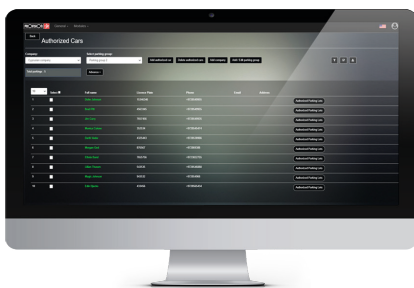

7) AUTHORIZED CARS

- Add/remove authorized cars.
- Add companies with parking spaces ownership.
- Create parking groups.